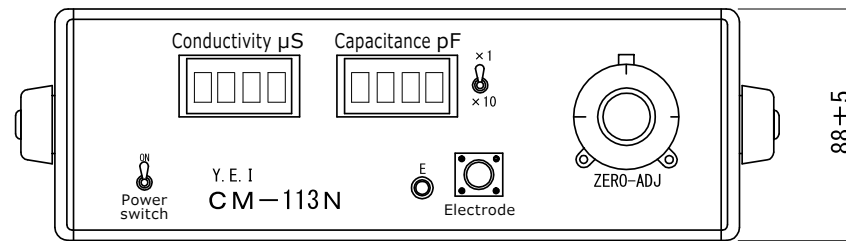

Back

Front

		TITLE				Outline drawing of CM-113N		PROJECTION THIRD ANGLE		SCALE /	DWG No.	ES-CM113N-0401-00	
		REVISION		APPROVED		CHECKED		DRAWN		DATE			
M. K		DATE		REVISION		ISO#CM113#				2006. 06. 23			