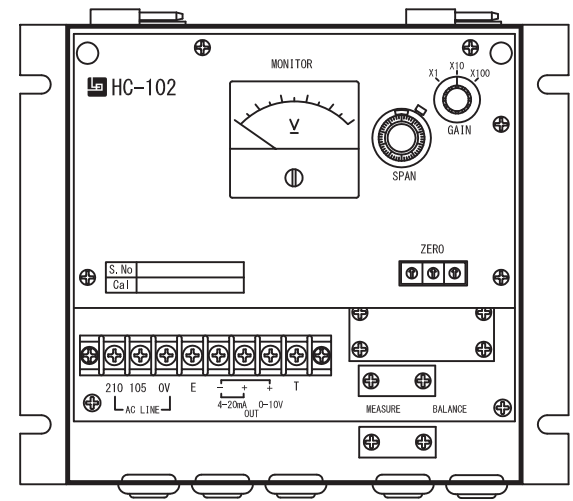

Material : Iron
 Paint color : Munsell N-7

Panel

		TITLE				N-type converter case outline drawing		PROJECTION		SCALE /		DWG No.		A 1 5 1 2 - 8 2 9 0	
		REVISION		APPROVED		CHECKED		DRAWN		DATE					
M. K		DATE		REVISION						2015. 12. 10		 Y. E. I. CO., LTD.			